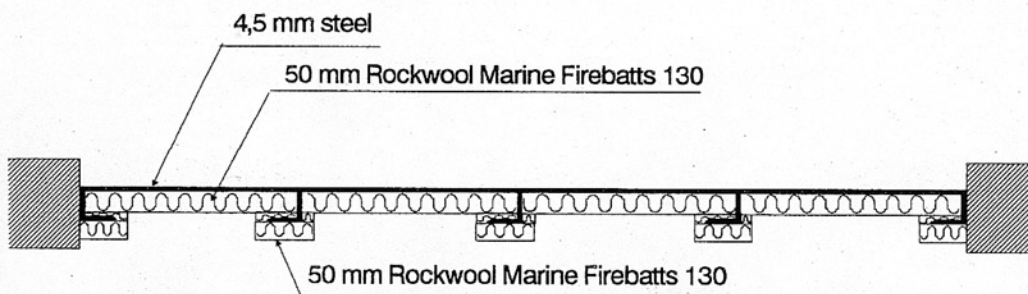

File no. G 10095

*Tommy Billestrup*

Rockwool A/S

A-60 bulkhead  
fire insulated with  
50 mm Rockwool Marine Fire batts 130.

Drawing nr.:

1a

Date: 12.12.1995

FIRE

  
 Danish  
 Institute of  
 Fire Technology

File no. G 10095

*Jørgen Enevoldsen*

Rockwool A/S

Date: 12.12.1995

A-60 bulkhead  
 fire insulated with  
 50 mm Rockwool Marine Fire batts 130.

Drawing nr.:

2a