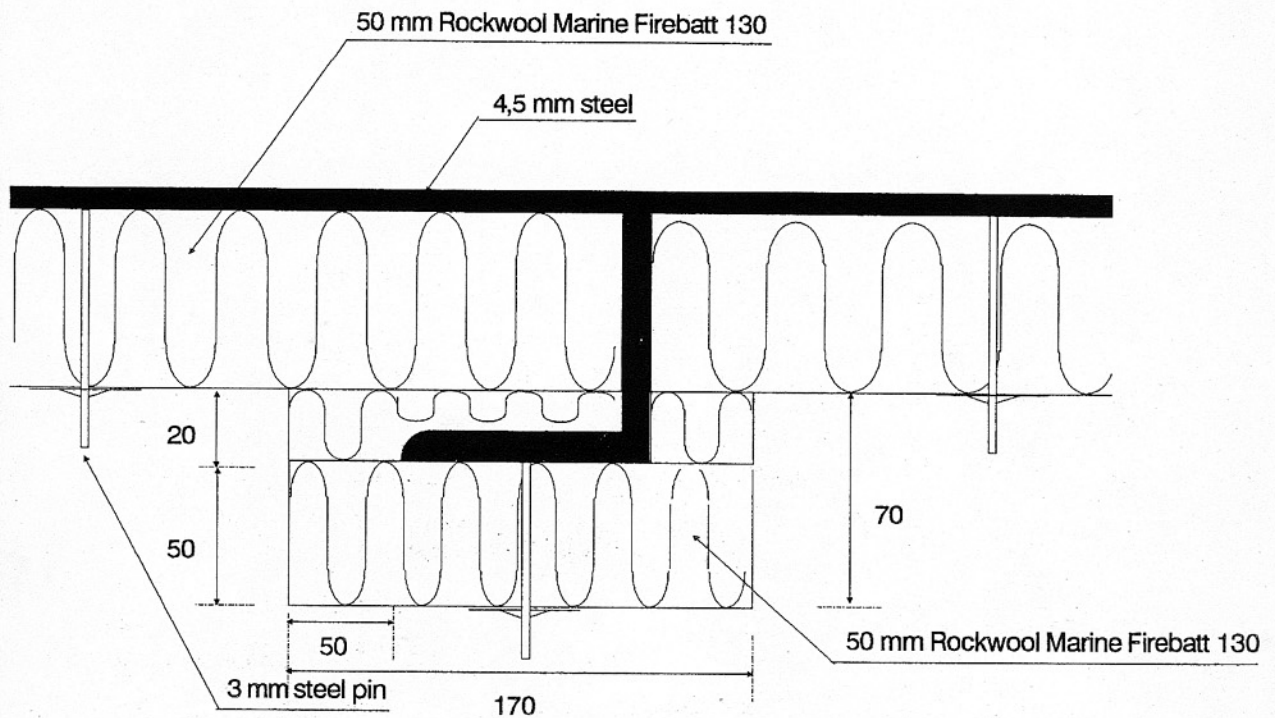

File no. G 10095

*Tommy Billestrup*

Rockwool A/S

A-60 bulkhead  
fire insulated with  
50 mm Rockwool Marine Fire batts 130.

Drawing nr.:

1a

Date: 12.12.1995

FIRE

  
 Danish  
 Institute of  
 Fire Technology

File no. G 10095

*Jørgen Enevoldsen*

Rockwool A/S

Date: 12.12.1995

A-60 bulkhead  
 fire insulated with  
 50 mm Rockwool Marine Fire batts 130.

Drawing nr.:

2a

Danish  
Institute of  
Fire Technology

File no. 6 10095

*Jens Sillerby*

Rockwool A/S

Date: 12.12.1995

A-60 bulkhead  
fire insulated with  
50 mm Rockwool Marine Fire batts 130.

Drawing nr.:

3a